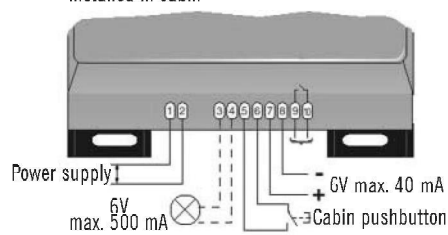

## Alarms with emergency lighting for lifts, AKO-5404 series

**These units comply with EN 81-1.**

- Own autonomy of over one hour with automatic Ni-Cd battery recharging.
- Output for rescue lighting 6V, 500 mA.
- Output for permanent supply 6V, 40 mA.
- Noise level over 90 decibels at 1 m.
- Dimensions 212 x 139 x 52 mm.
- The units with auxiliary relay allow alarms to be activated remotely in the AKO-5605A centralizer.

**AKO-5404C**  
Installed in cabin

**AKO-54041A** 230V or **AKO-54043** 120V  
Installed in cabin

Reference	Description	Family	Pack
<b>AKO-5404C</b>	Power supply unit 230V without relay output	4400	12 Units
<b>AKO-54041A</b>	Power supply unit 230V with relay output	4400	12 Units
<b>AKO-54043</b>	Power supply unit 120V with relay output	4400	12 Units

## Alarms with emergency lighting for lifts, loudspeaker or siren type

**AKO-5405A**

**AKO-5409A**

**These units comply with EN 81-1.**

- Own autonomy of over one hour with automatic battery recharging.
- Output for rescue lighting 6V, 500 mA.
- Output for permanent supply 6V, 40 mA.
- Noise level over 90 decibels at 1 m.
- Dimensions 268 x 160 x 116 mm.
- With an auxiliary relay allowing alarms to be activated remotely in the AKO-5605A centralizer