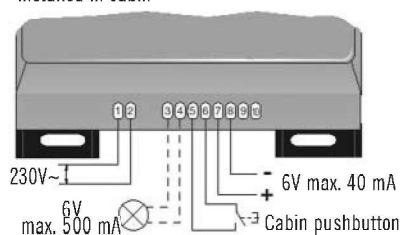

## Alarms with emergency lighting for lifts, AKO-5404 series

**These units comply with EN 81-1.**

- Own autonomy of over one hour with automatic Ni-Cd battery recharging.
- Output for rescue lighting 6V, 500 mA.
- Output for permanent supply 6V, 40 mA.
- Noise level over 90 decibels at 1 m.
- Dimensions 212 x 139 x 52 mm.
- The units with auxiliary relay allow alarms to be activated remotely in the AKO-5605A centralizer.

**AKO-5404C**  
Installed in cabin

**AKO-54041A** 230V or **AKO-54043** 120V  
Installed in cabin

Reference	Description	Family	Pack
<b>AKO-5404C</b>	Power supply unit 230V without relay output	4400	12 Units
<b>AKO-54041A</b>	Power supply unit 230V with relay output	4400	12 Units
<b>AKO-54043</b>	Power supply unit 120V with relay output	4400	12 Units

## Alarms with emergency lighting for lifts, loudspeaker or siren type

**AKO-5405A**

**AKO-5409A**

**These units comply with EN 81-1.**

- Own autonomy of over one hour with automatic battery recharging.
- Output for rescue lighting 6V, 500 mA.
- Output for permanent supply 6V, 40 mA.
- Noise level over 90 decibels at 1 m.
- Dimensions 268 x 160 x 116 mm.
- With an auxiliary relay allowing alarms to be activated remotely in the AKO-5605A centralizer